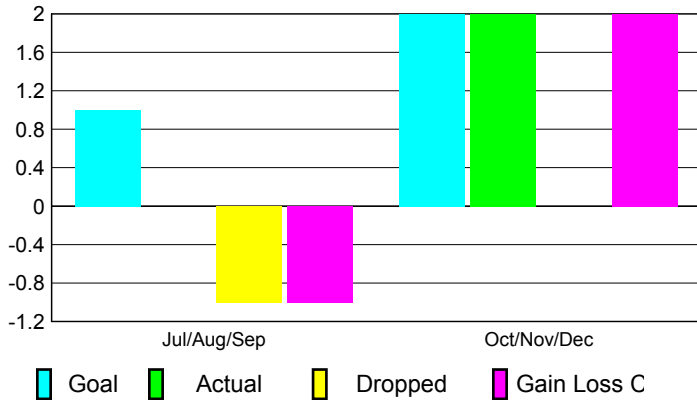

2010-2011 GMT Reports for District (or Undistricted) **District 300A1**

GMT: **PEI-JEN CHEN**

Location: **M.D. 300 Taiwan**

GMT CA: **5**

CLUBS

Club Results
2010-2011

Clubs
2009-2010

| Month | New Club Goal | Actual New Clubs | Actual Dropped Clubs | Gain/Loss of Clubs | Gain/Loss of Clubs |
|---------------|---------------|------------------|----------------------|--------------------|--------------------|
| Jul/Aug/Sep | 1 | 0 | -1 | -1 | 1 |
| Oct/Nov/Dec | 2 | 2 | 0 | 2 | 1 |
| Totals | 3 | 2 | -1 | 1 | 2 |

Club Results 2010-2011

Goal, New, Dropped, Gain/Loss

Comparison of Club Gain/Loss

Current Year Compared to the Previous Year

YTD Status Quo Clubs 2010-2011

Status Quo Clubs Compared to Status Quo Members

MEMBERSHIP