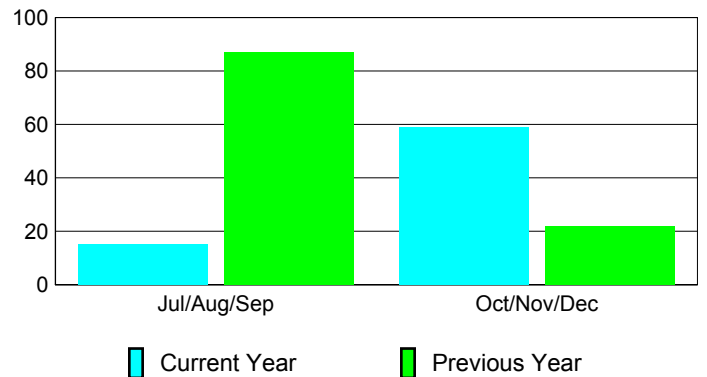

Comparison of Membership Gain/Loss

Current Year Compared to the Previous Year