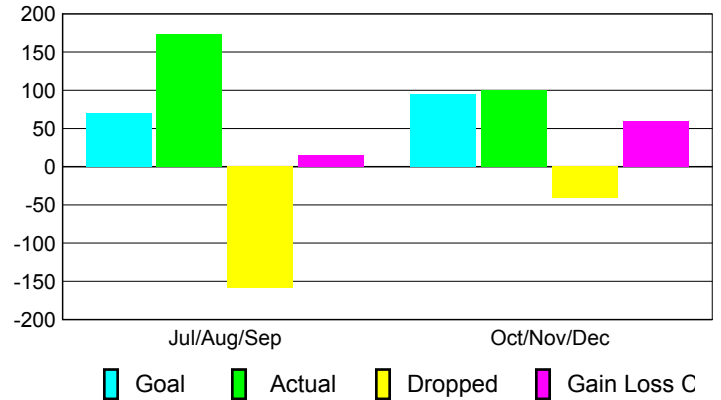

Membership Results 2010-2011

Goal, New, Dropped, Gain/Loss