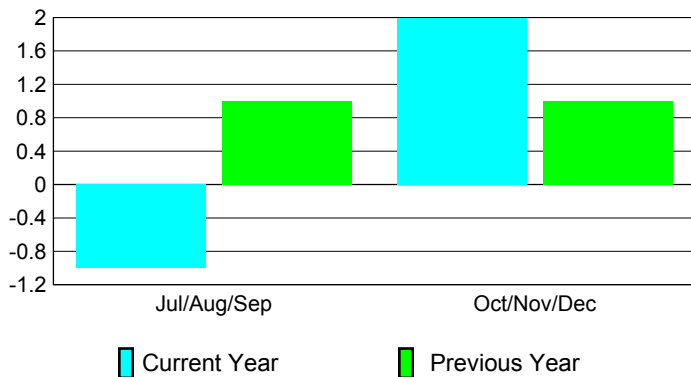

2010-2011 GMT Reports for District (or Undistricted) **District 300A1**

GMT: **PEI-JEN CHEN**

Location: **M.D. 300 Taiwan**

GMT CA: **5**

CLUBS

Club Results
2010-2011

Clubs
2009-2010

| Month | New Club Goal | Actual New Clubs | Actual Dropped Clubs | Gain/Loss of Clubs | Gain/Loss of Clubs |
|---------------|---------------|------------------|----------------------|--------------------|--------------------|
| Jul/Aug/Sep | 1 | 0 | -1 | -1 | 1 |
| Oct/Nov/Dec | 2 | 2 | 0 | 2 | 1 |
| Totals | 3 | 2 | -1 | 1 | 2 |

Club Results 2010-2011

Goal, New, Dropped, Gain/Loss

Comparison of Club Gain/Loss

Current Year Compared to the Previous Year

YTD Status Quo Clubs 2010-2011

Status Quo Clubs Compared to Status Quo Members

MEMBERSHIP